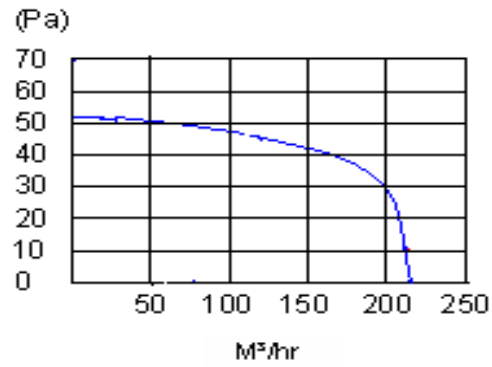

# CFX 60300

| Model     | Voltage VAC | Freq. Hz | Power W | Speed RPM | Air flow M <sup>3</sup> /hr |
|-----------|-------------|----------|---------|-----------|-----------------------------|
| CFX 60300 | 230         | 50       | 33      | 1400      | 210                         |