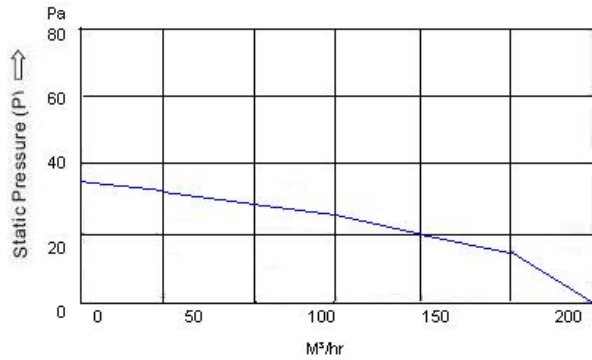

CFX 60240M

| Model | Voltage VAC | Freq. Hz | Power W | Speed RPM | Air flow M ³ /hr |
|------------|----------------|-------------|------------|--------------|--------------------------------|
| CFX 60240M | 230 | 50 | 35 | 950 | 230 |