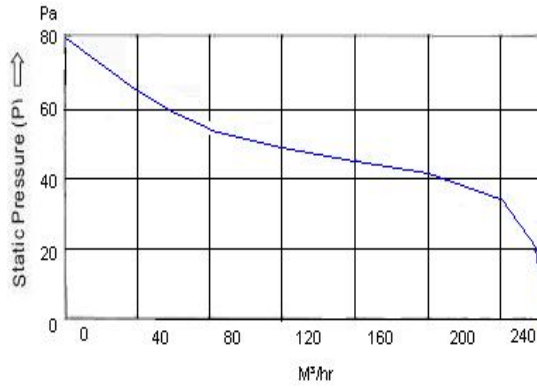

## CFX 60180M

Model	Voltage VAC	Freq. Hz	Power W	Speed RPM	Air flow M <sup>3</sup> /hr
CFX 60180M	230	50	48	1450	250