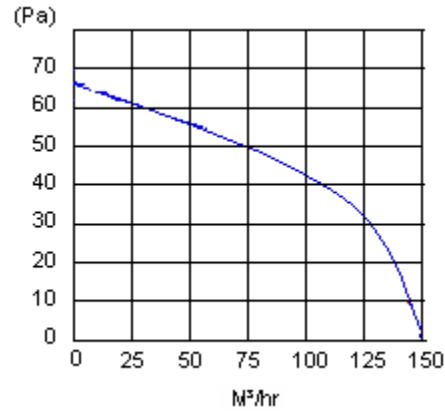

CFX 45240

Model	Voltage VAC	Freq. Hz	Power W	Speed RPM	Air flow M ³ /hr
CFX 45240	230	50	23	1600	155